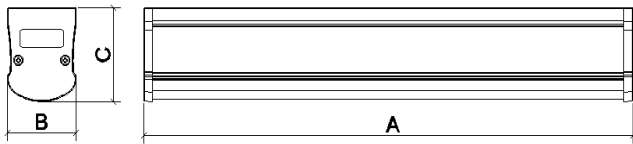

Applicat

- General area lighting.
- Super markets.
- Warehouses.
- Factories.
- Schools.

Specifications

• Length	0.6M & 1.2M & 1.5M	• Material	AL+PC
• Power	10W/20W&20W/40W/43W&80W	• Color Rendering Index	>80Ra, R9>0
• Correlated Color Temperature	4000K	• Certification requirements	CE,RoHS
• Protection class IEC	Class I	• Dimmable	NOT
• Input Voltage	220-240V	• Input Frequency	50/60Hz
• Ingress protection code	IP20	• Lamp life	50000Hrs
• warranty	5 years	• Operating humidity	10%~90%
• Lamps operating temperature	-20°C~+45°C	• Light storage temperature	-20°C~+60°C
• Net Weight (Piece)	0.6Kg & 1.0Kg & 1.3Kg	• Numerator - Packs per outer box	10PCS/Carton
• Installation	Ceiling/suspension install		

	Power	CCT	lm/W	PF	CRI	SDCM	View Angle
F6I 0.6M	10W	3000K/4000K/5700K/6500K	90/95/100/100	>0.9	>80Ra	<5	110°
F6ID 0.6M	10W	3000K/4000K/5700K/6500K	90/95/100/100	>0.9	>80Ra	<5	110°
F6I 0.6M	20W	3000K/4000K/5700K/6500K	90/95/100/100	>0.9	>80Ra	<5	110°
F6ID 0.6M	20W	3000K/4000K/5700K/6500K	90/95/100/100	>0.9	>80Ra	<5	110°
F6I 1.2M	20W	3000K/4000K/5700K/6500K	90/95/100/100	>0.9	>80Ra	<5	110°
F6ID 1.2M	20W	3000K/4000K/5700K/6500K	90/95/100/100	>0.9	>80Ra	<5	110°
F6I 1.2M	40W	3000K/4000K/5700K/6500K	90/95/100/100	>0.9	>80Ra	<5	110°
F6ID 1.2M	40W	3000K/4000K/5700K/6500K	90/95/100/100	>0.9	>80Ra	<5	110°
F6I 1.2M	43W	3000K/4000K/5700K/6500K	90/95/100/100	>0.9	>80Ra	<5	110°
F6ID 1.2M	43W	3000K/4000K/5700K/6500K	90/95/100/100	>0.9	>80Ra	<5	110°
F6I 1.5M	80W	3000K/4000K/5700K/6500K	90/95/100/100	>0.9	>80Ra	<5	110°

Dimensional drawing

F6-I

F6-ID

	A	B	C
0.6M F6-I	600mm	52mm	42mm
1.2M F6-I	1200mm	52mm	42mm
1.5M F6-I	1500mm	52mm	42mm
0.6M F6-ID	600mm	52mm	42mm
1.2M F6-ID	1200mm	52mm	42mm
1.5M F6-ID	1500mm	52mm	42mm

Light Distribution