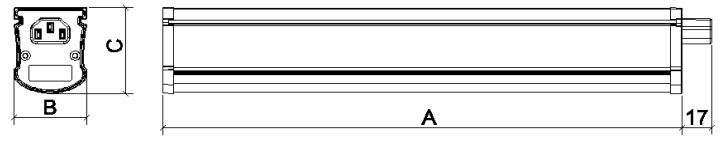

Applicat

- General area lighting.
- Super markets.
- Warehouses.
- Factories.
- Schools.

Specifications

• Length	0.6M & 1.2M & 1.5M	• Material	AL+PC
• Power	10W/20W&20W/40W/43W&80W	• Color Rendering Index	>80Ra, R9>0
• Correlated Color Temperature	4000K	• Certification requirements	CE,RoHS
• Protection class IEC	Class I	• Dimmable	NOT
• Input Voltage	220-240V	• Input Frequency	50/60Hz
• Ingress protection code	IP20	• Lamp life	50000Hrs
• warranty	5 years	• Operating humidity	10%~90%
• Lamps operating temperature	-20°C~+45°C	• Light storage temperature	-20°C~+60°C
• Net Weight (Piece)	0.6Kg & 1.0Kg & 1.3Kg	• Numerator - Packs per outer box	10PCS/Carton
• Installation	Ceiling/suspension install		

Dimensional drawing

F6-I

F6-ID

	A	B	C
0.6M F6-I	600mm	52mm	42mm
1.2M F6-I	1200mm	52mm	42mm
1.5M F6-I	1500mm	52mm	42mm
0.6M F6-ID	600mm	52mm	42mm
1.2M F6-ID	1200mm	52mm	42mm
1.5M F6-ID	1500mm	52mm	42mm

Light Distribution