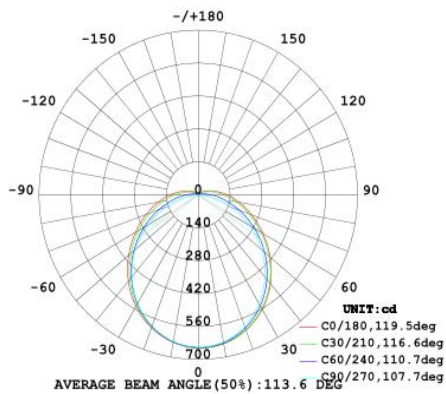

Applicat

- General area lighting.
- Super markets.
- Warehouses.
- Factories.
- Schools.

Specifications

• Length	0.6M & 1.2M & 1.5M	• Material	AL+PC
• Power	10W/20W&20W/40W/43W&80W	• Color Rendering Index	>80Ra, R9>0
• Correlated Color Temperature	4000K	• Certification requirements	CE,RoHS
• Protection class IEC	Class I	• Dimmable	NOT
• Input Voltage	220-240V	• Input Frequency	50/60Hz
• Ingress protection code	IP20	• Lamp life	50000Hrs
• warranty	5 years	• Operating humidity	10%~90%
• Lamps operating temperature	-20°C~+45°C	• Light storage temperature	-20°C~+60°C
• Net Weight (Piece)	0.6Kg & 1.0Kg & 1.3Kg	• Numerator - Packs per outer box	10PCS/Carton
• Installation	Ceiling/suspension install		

	Power	CCT	lm/W	PF	CRI	SDCM	View Angle
F6I 0.6M	10W	3000K/4000K/5700K/6500K	90/95/100/100	>0.9	>80Ra	<5	110°
F6ID 0.6M	10W	3000K/4000K/5700K/6500K	90/95/100/100	>0.9	>80Ra	<5	110°
F6I 0.6M	20W	3000K/4000K/5700K/6500K	90/95/100/100	>0.9	>80Ra	<5	110°
F6ID 0.6M	20W	3000K/4000K/5700K/6500K	90/95/100/100	>0.9	>80Ra	<5	110°
F6I 1.2M	20W	3000K/4000K/5700K/6500K	90/95/100/100	>0.9	>80Ra	<5	110°
F6ID 1.2M	20W	3000K/4000K/5700K/6500K	90/95/100/100	>0.9	>80Ra	<5	110°
F6I 1.2M	40W	3000K/4000K/5700K/6500K	90/95/100/100	>0.9	>80Ra	<5	110°
F6ID 1.2M	40W	3000K/4000K/5700K/6500K	90/95/100/100	>0.9	>80Ra	<5	110°
F6I 1.2M	43W	3000K/4000K/5700K/6500K	90/95/100/100	>0.9	>80Ra	<5	110°
F6ID 1.2M	43W	3000K/4000K/5700K/6500K	90/95/100/100	>0.9	>80Ra	<5	110°
F6I 1.5M	80W	3000K/4000K/5700K/6500K	90/95/100/100	>0.9	>80Ra	<5	110°

Dimensional drawing

F6-I

F6-ID

	A	B	C
0.6M F6-I	600mm	52mm	42mm
1.2M F6-I	1200mm	52mm	42mm
1.5M F6-I	1500mm	52mm	42mm
0.6M F6-ID	600mm	52mm	42mm
1.2M F6-ID	1200mm	52mm	42mm
1.5M F6-ID	1500mm	52mm	42mm

Light Distribution